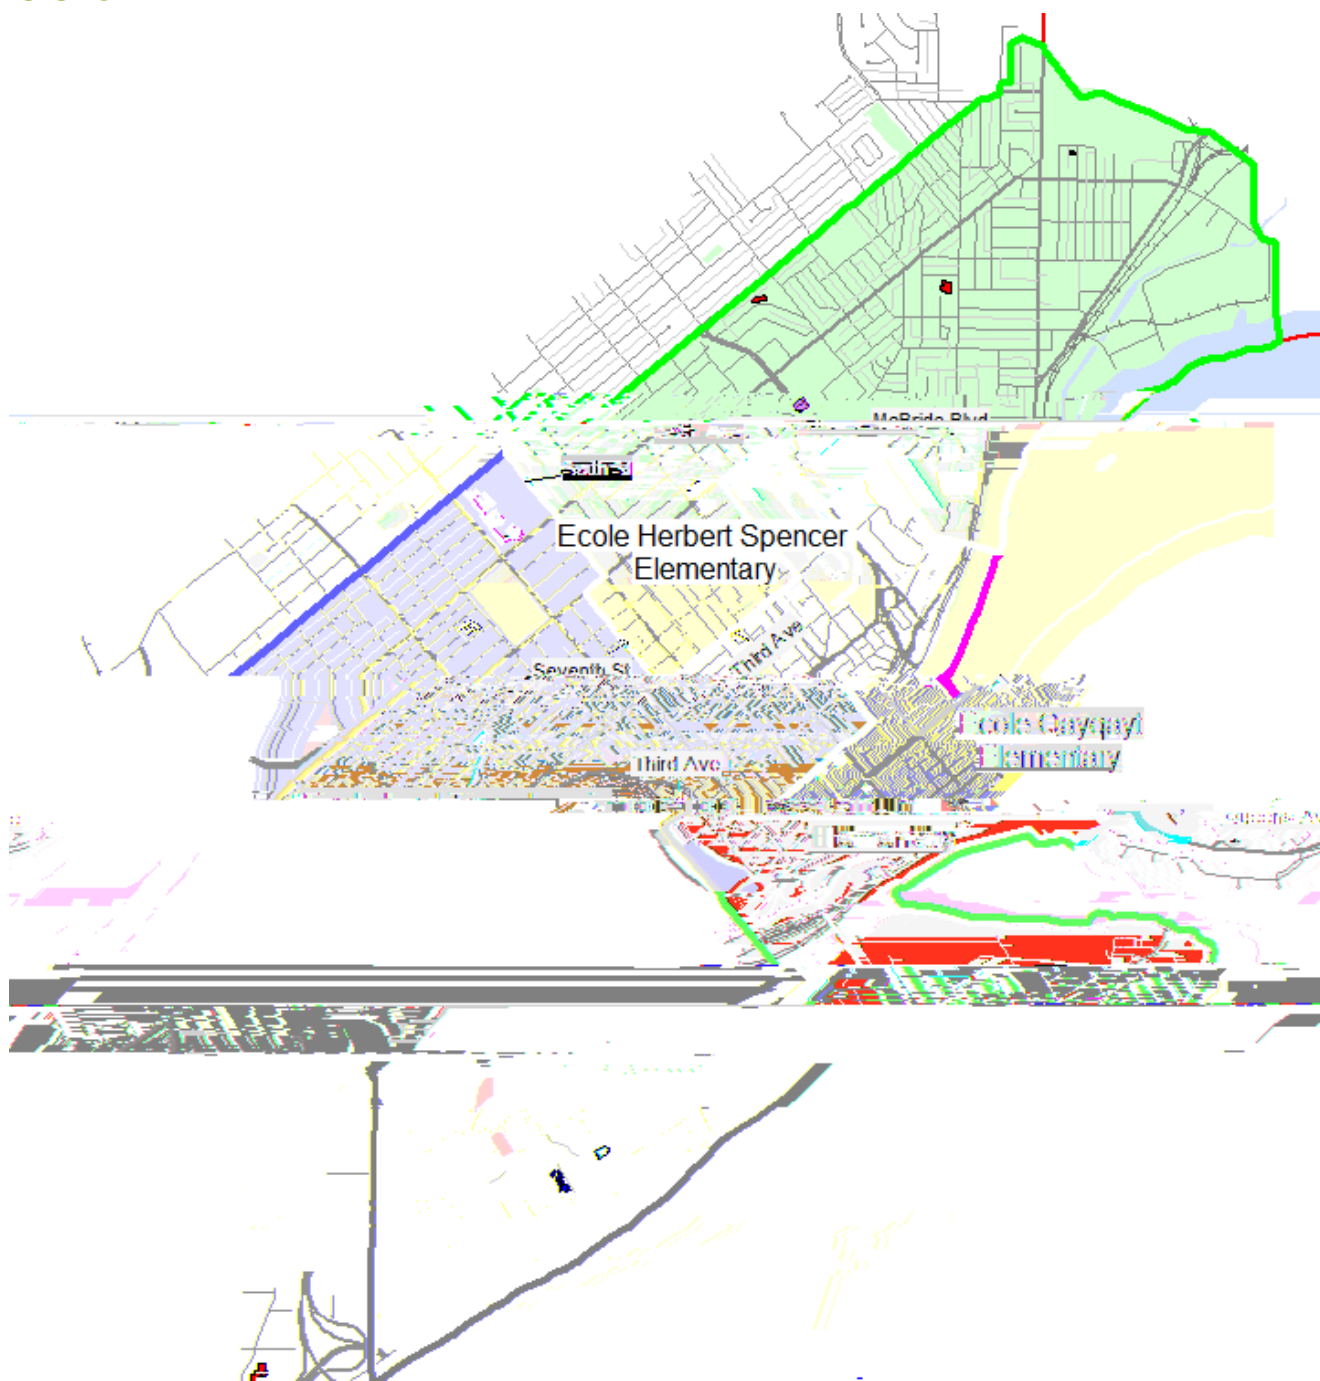

EARLY FRENCH IMMERSION CATCHMENT AREAS

School District No. 40

Herbert Spencer Elementary Qayqayt Elementary

Lord Tweedsmuir Elementary

605 Second Street, V3L 5R9
Ph: 604517-6030

85 Merivale Street, V3M 6A8
Ph.: 604517-6050